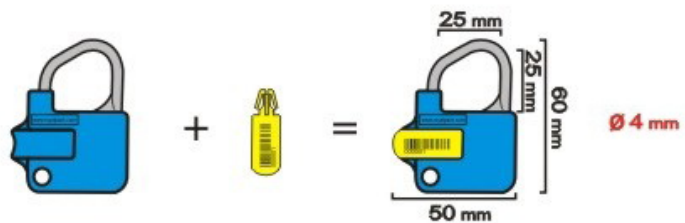

ROYAL PACK

Tamper Evident Products

PAD MIX

PADLOCK type re-usable security seal combined with our consumable BAG SEAL XL.

Specially designed to use in catering, airlines, road transport fleets, etc.

Features:

- MATERIAL : ABS + METAL
- PRINTING : Laser on body

Material	Consumable seal	Features	Packaging
ABS + ZAMAC	Bag Seal XL	CLOSING PERIMETER : 4 mm	500 units boxes.

Colors:

Blas Cabrera, 2 nave C5
Parque Empresarial La Garena
28806 Alcalá de Henares
Madrid (España)