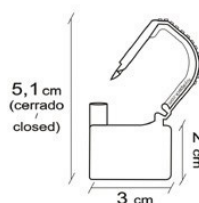

ROYAL PACK

Tamper Evident Products

PAD LOCK FOOD HANDLING

PADLOCK type security seal, 100% recyclable fixed closing perimeter, single handed quick and easy application.

Suitable for food handling.

Features:

- Closure: Encrypted with anti tampering systems.
- Material: Polypropilén
- Operational length: Fixed
- Printing area: 20 x 30 mm
- Printing: Coditherm, or laser.

♀ 20 mm
♂ 3 mm

Material	Printing Area	Features	Packaging
Polypropilén (PP)	20 x 30 mm	STRAP WIDTH : 3 mm CLOSING PERIMETER : 20 mm	10 units combs. 1.000 units box : 26 x 38 x 22 cm – 2 kg – 0,022 m ³